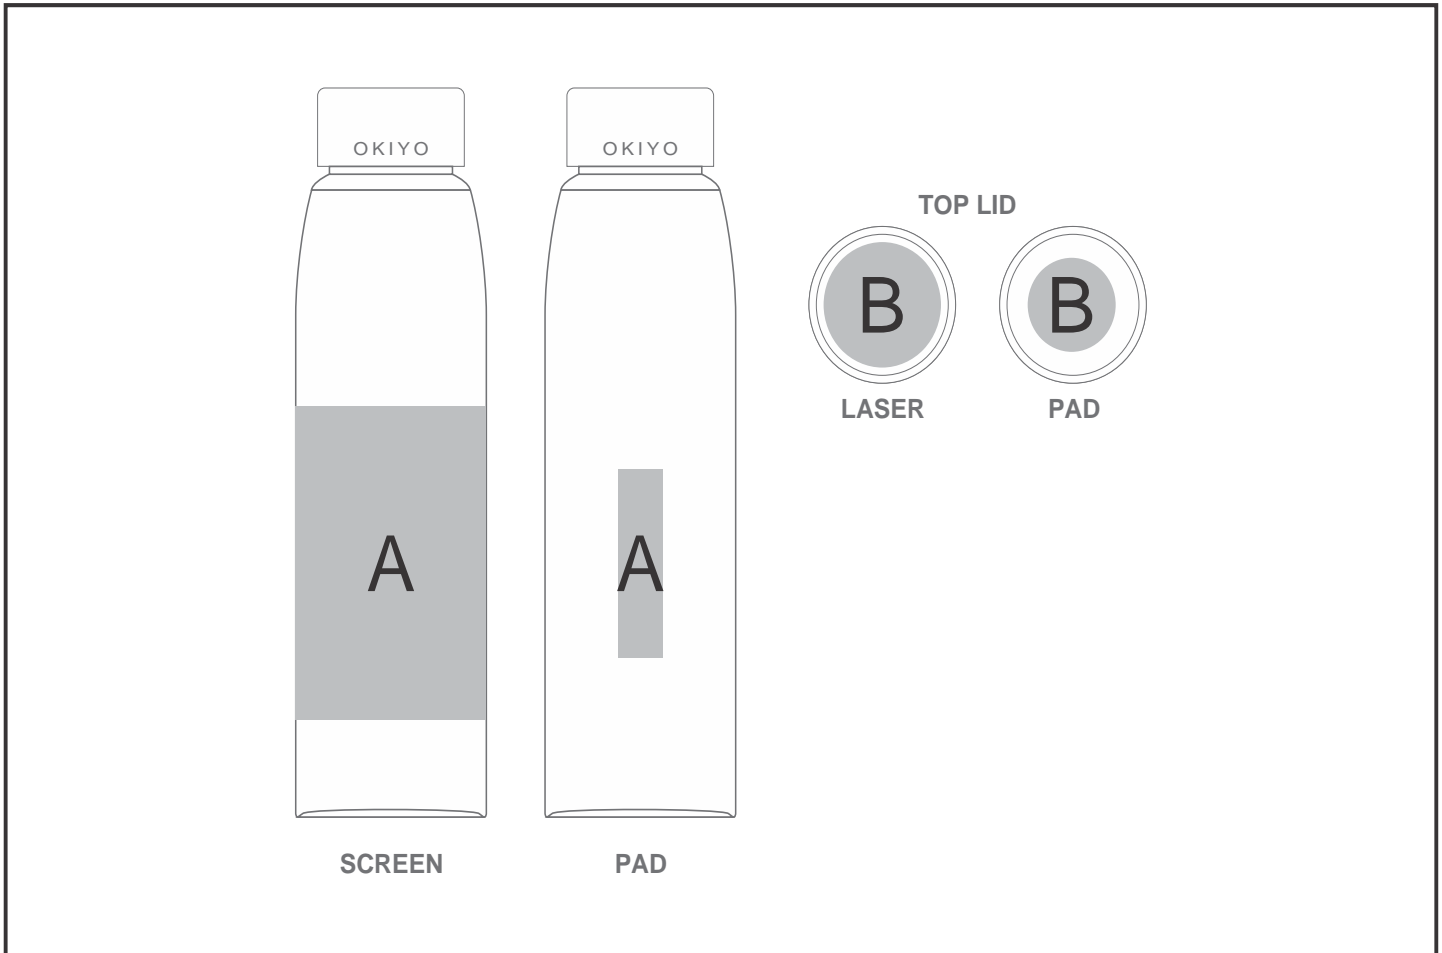

GH-YT-23-B

Yatta Happy Huddle Hamper

Need to know:

- Includes 1-Colour, 1-Position Screen Wrap (setup fees apply)
- Print Position & Alignment may be Inconsistent.
- Due to tonal variations in the wood the laser engraving will vary from one item to the next and will likely vary in the same item.
- Laser Colour: Tonal

Branding Options:

Position	Branding Method (Branding Code)	No. of Colours	Dimension
A	Screen Wrap (SW)	1 Colour	120mm wide x 100mm high
A	Pad Printing (PC)	4 Colours	15mm wide x 60mm high
B	Laser Engraving (LC)	N/A	40mm wide x 40mm high
B	Pad Printing (PB)	4 Colours	30mm wide x 30mm high